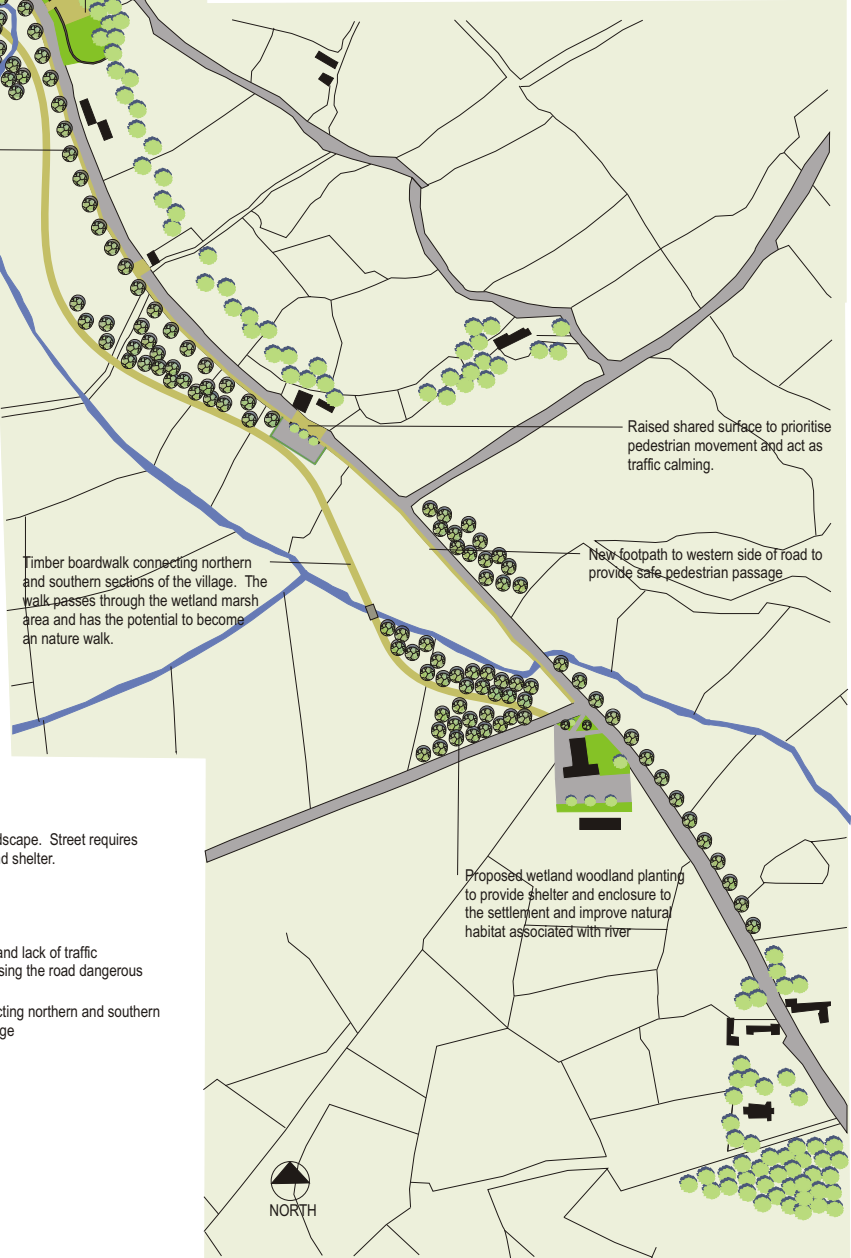

LEGEND

- Built form
- Roadway
- River
- Timber boardwalk
- Field and ownership boundaries
- Existing Trees
- Existing hedgerow
- Proposed Trees

RECOMMENDATIONS AND PROPOSALS

1. The following existing features of Caheragh village should be protected and enhanced to create a unique and picturesque village in the future:
 - Open wetland/marsh landscape and related views from the village
 - Cluster of buildings at northern cross roads
 - Existing vegetation as enclosure and a backdrop to the village core
2. The following proposals seek to develop a neat, legible, sustainable, unique and safe village core environment in Caheragh:
 - new footpaths for connection of the main community facilities within the village ie shop and school. Most importantly the footpaths should join both the northern and southern sections of the village across marsh landscape.
 - entrance gateway features on approach to the village including rumble strips, avenue tree planting and decorative signage.
 - Clear definition of footpaths and shared surface in the core of the village to prioritise pedestrian movement and create a central focus for the surrounding area.
 - Infill development to encourage centralised growth that defines a clear village core.
 - Strategic copse planting of wetland woodland species to act as a shelter belt for the village while allowing views through to the open marsh landscape.

Views to be maintained

- Open exposed landscape. Street requires spatial definition and shelter.
- Speed of vehicles and lack of traffic calming make crossing the road dangerous
- No footpath connecting northern and southern sections of the village