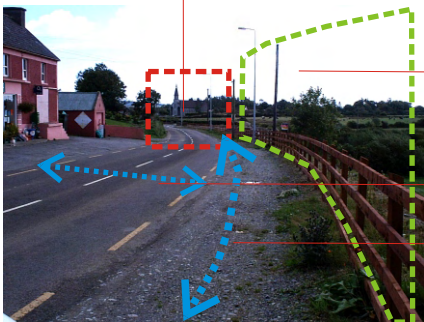

LEGEND

- Built form
- Roadway
- River
- Timber boardwalk
- Field and ownership boundaries
- Existing Trees
- Existing hedgerow
- Proposed Trees

RECOMMENDATIONS AND PROPOSALS

1. The following existing features of Caheragh village should be protected and enhanced to create a unique and picturesque village in the future:
 - Open wetland/marsh landscape and related views from the village
 - Cluster of buildings at northern cross roads
 - Existing vegetation as enclosure and a backdrop to the village core
2. The following proposals seek to develop a neat, legible, sustainable, unique and safe village core environment in Caheragh:
 - new footpaths for connection of the main community facilities within the village ie shop and school. Most importantly the footpaths should join both the northern and southern sections of the village across marsh landscape.
 - entrance gateway features on approach to the village including rumble strips, avenue tree planting and decorative signage.
 - Clear definition of footpaths and shared surface in the core of the village to prioritise pedestrian movement and create a central focus for the surrounding area.
 - Infill development to encourage centralised growth that defines a clear village core.
 - Strategic copse planting of wetland woodland species to act as a shelter belt for the village while allowing views through to the open marsh landscape.

Views to be maintained

- Open exposed landscape. Street requires spatial definition and shelter.
- Speed of vehicles and lack of traffic calming make crossing the road dangerous
- No footpath connecting northern and southern sections of the village